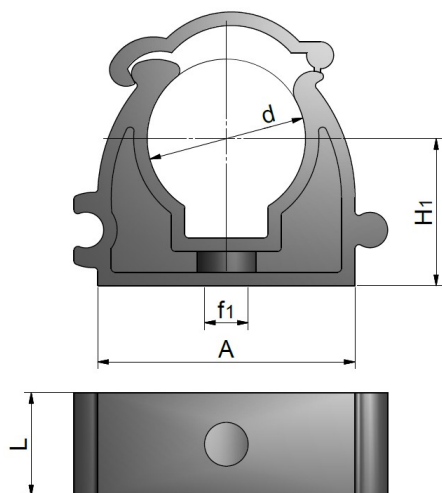

Accessories and spare parts

Accessori e ricambi

PP PIPECLIP PORTATUBO IN PP

Rev. Sep 2019

d.20-25 mm

d.32-63 mm

d.75-160 mm

Code	Ø	A	L	H1	H2	f1	b x c	f2	i	Weight (g)
RDRPTD0200	20	32,5	13	18,5	6	5,5	-	-	-	3
RDRPTD0250	25	34,5	15	21	6,5	4,8	-	-	-	4
RDRPTD0320	32	44,5	15	30	8	-	9,25x5,75	-	-	6
RDRPTD0400	40	62	15	36	10	-	10x5,75	-	-	10
RDRPTD0500	50	72,5	19	40,5	8	-	17,8x7,5	-	-	20
RDRPTD0630	63	87	19	46,5	8	-	18x7	-	-	30
RDRPTD0750	75	125	30	63,5	9	8,5	-	8,5	107	90
RDRPTD0900	90	141,5	30	72	9	8,5	-	8,5	123	120
RDRPTD1100	110	162	30	84	9	8,5	-	8,5	143	140
RDRPTD1250	125	181	38	115,5	10	8,5	-	8,5	163	240
RDRPTD1400	140	196,5	40	130	10	8,5	-	8,5	178,5	290
RDRPTD1600	160	218,5	40	149	10	8,5	-	8,5	200,5	340

All descriptions and illustrations in this publication are intended for guidance only and shall not constitute a 'sale by description'. All dimensions given are nominal, while changes can be done on the information, products and specifications from time to time for a variety of reasons, without prior notice. The information in this publication is provided 'as is' on the revision date stated on the sheet. Updates will not be issued automatically. This information is not intended to have any legal effect, whether by way of advice, representation or warranty (express or implied). We accept no liability whatsoever (to the extent permitted by law) if you place any reliance on this publication you must do so at your own risk. All rights reserved. Copyright in this publication belongs to Polypipe Italia and all such copyright may not be used, sold, copied or reproduced in whole or part in any manner in any media to any person without prior consent. **EFFAST** is a registered trademark."