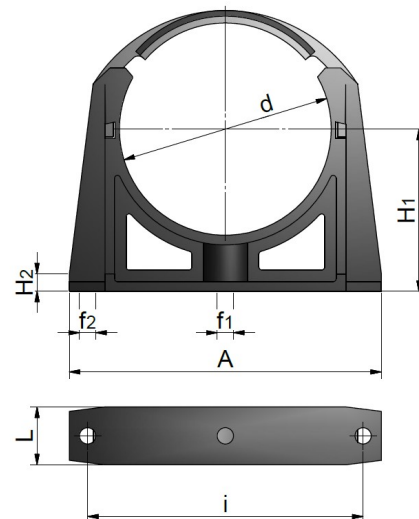

Accessories and spare parts

Accessori e ricambi

PP PIPECLIP PORTATUBO IN PP

Rev. Sep 2019

d.20-25 mm

d.32-63 mm

d.75-160 mm

Code	Ø	A	L	H1	H2	f1	b x c	f2	i	Weight (g)
RDRPTD0200	20	32,5	13	18,5	6	5,5	-	-	-	3
RDRPTD0250	25	34,5	15	21	6,5	4,8	-	-	-	4
RDRPTD0320	32	44,5	15	30	8	-	9,25x5,75	-	-	6
RDRPTD0400	40	62	15	36	10	-	10x5,75	-	-	10
RDRPTD0500	50	72,5	19	40,5	8	-	17,8x7,5	-	-	20
RDRPTD0630	63	87	19	46,5	8	-	18x7	-	-	30
RDRPTD0750	75	125	30	63,5	9	8,5	-	8,5	107	90
RDRPTD0900	90	141,5	30	72	9	8,5	-	8,5	123	120
RDRPTD1100	110	162	30	84	9	8,5	-	8,5	143	140
RDRPTD1250	125	181	38	115,5	10	8,5	-	8,5	163	240
RDRPTD1400	140	196,5	40	130	10	8,5	-	8,5	178,5	290
RDRPTD1600	160	218,5	40	149	10	8,5	-	8,5	200,5	340

All descriptions and illustrations in this publication are intended for guidance only and shall not constitute a 'sale by description'. All dimensions given are nominal, while changes can be done on the information, products and specifications from time to time for a variety of reasons, without prior notice. The information in this publication is provided 'as is' on the revision date stated on the sheet. Updates will not be issued automatically. This information is not intended to have any legal effect, whether by way of advice, representation or warranty (express or implied). We accept no liability whatsoever (to the extent permitted by law) if you place any reliance on this publication you must do so at your own risk. All rights reserved. Copyright in this publication belongs to Polypipe Italia and all such copyright may not be used, sold, copied or reproduced in whole or part in any manner in any media to any person without prior consent. **EFFAST** is a registered trademark."