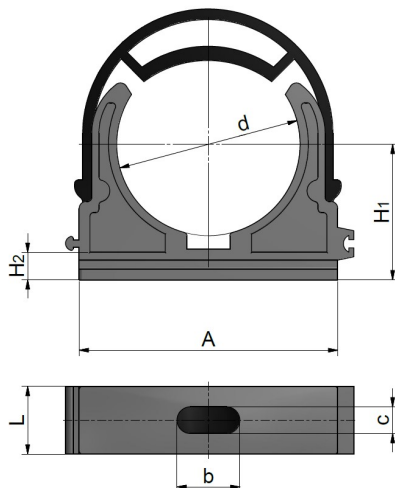

Accessories and spare parts

Accessori e ricambi

PP PIPECLIP PORTATUBO IN PP

Rev. Sep 2019

d.20-25 mm

d.32-63 mm

d.75-160 mm

Code	Ø	A	L	H1	H2	f1	b x c	f2	i	Weight (g)
RDRPTD0200	20	32,5	13	18,5	6	5,5	-	-	-	3
RDRPTD0250	25	34,5	15	21	6,5	4,8	-	-	-	4
RDRPTD0320	32	44,5	15	30	8	-	9,25x5,75	-	-	6
RDRPTD0400	40	62	15	36	10	-	10x5,75	-	-	10
RDRPTD0500	50	72,5	19	40,5	8	-	17,8x7,5	-	-	20
RDRPTD0630	63	87	19	46,5	8	-	18x7	-	-	30
RDRPTD0750	75	125	30	63,5	9	8,5	-	8,5	107	90
RDRPTD0900	90	141,5	30	72	9	8,5	-	8,5	123	120
RDRPTD1100	110	162	30	84	9	8,5	-	8,5	143	140
RDRPTD1250	125	181	38	115,5	10	8,5	-	8,5	163	240
RDRPTD1400	140	196,5	40	130	10	8,5	-	8,5	178,5	290
RDRPTD1600	160	218,5	40	149	10	8,5	-	8,5	200,5	340

All descriptions and illustrations in this publication are intended for guidance only and shall not constitute a 'sale by description'. All dimensions given are nominal, while changes can be done on the information, products and specifications from time to time for a variety of reasons, without prior notice. The information in this publication is provided 'as is' on the revision date stated on the sheet. Updates will not be issued automatically. This information is not intended to have any legal effect, whether by way of advice, representation or warranty (express or implied). We accept no liability whatsoever (to the extent permitted by law) if you place any reliance on this publication you must do so at your own risk. All rights reserved. Copyright in this publication belongs to Polypipe Italia and all such copyright may not be used, sold, copied or reproduced in whole or part in any manner in any media to any person without prior consent. **EFFAST** is a registered trademark."